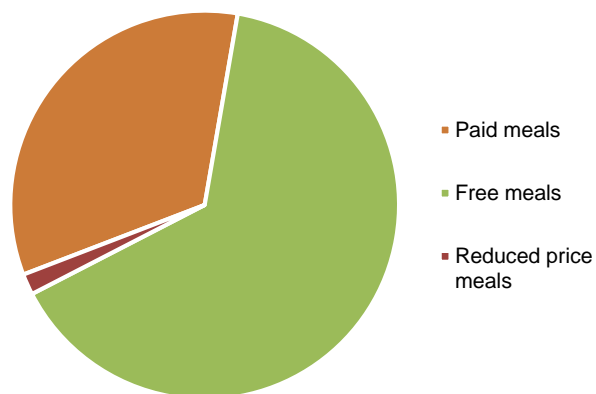

**Enrollment - Ethnicity**

**Enrollment - Free/Reduced Price Meals**

**Enrollment By Ethnicity**

American Indian	50
Black	14,519
Hispanic	8,743
White	6,421
Multiracial	1,537
Native Hawaiian or Other Pacific Islander	15
Asian	193

**Enrollment By Free/Red Price Meals**

Paid meals	10,565
Free meals	20,365
Reduced price meals	548