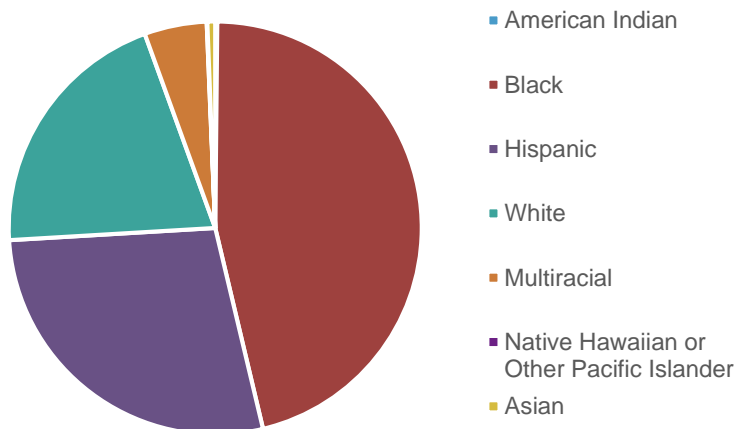

**Indianapolis Public Schools Innovation Network  
Data Summary  
2018-19**

Corporation ID	Corporation Name	Enrollment
5385	Indianapolis Public Schools	26,360
9010	Ignite Achievement Academy	534
9015	Purdue Polytechnic High School	260
9040	Avondale Meadows Middle School	185
9090	Matchbook Learning	567
9095	Urban ACT Academy	345
9115	Kindezi Academy	276
9145	Riverside High School	282
9365	Enlace Academy	491
9400	KIPP Indy College Prep Middle	296
9410	KIPP Indy Unite Elementary	509
9650	Herron High School	889
9975	Global Preparatory Academy	484
<b>Total</b>		<b>31,478</b>

**Enrollment - Ethnicity**

**Enrollment - Free/Reduced Price Meals**

**Enrollment By Ethnicity**

American Indian	50
Black	14,519
Hispanic	8,743
White	6,421
Multiracial	1,537
Native Hawaiian or Other Pacific Islander	15
Asian	193

**Enrollment By Free/Red Price Meals**

Paid meals	10,565
Free meals	20,365
Reduced price meals	548