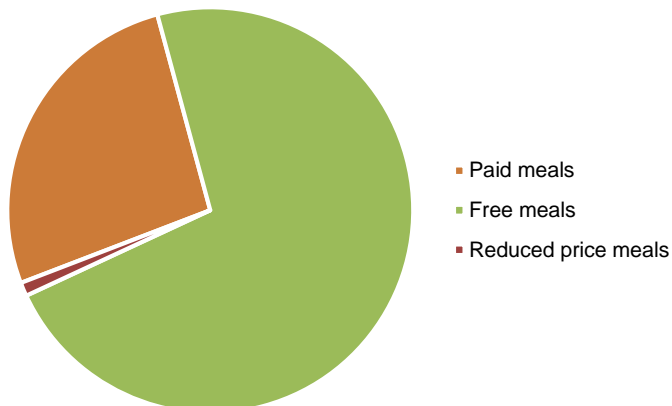

Enrollment - Ethnicity

Enrollment - Free/Reduced Price Meals

Enrollment By Ethnicity

American Indian	41
Black	14489
Hispanic	8395
White	6412
Multiracial	1474
Native Hawaiian or Other Pacific Islander	14
Asian	216