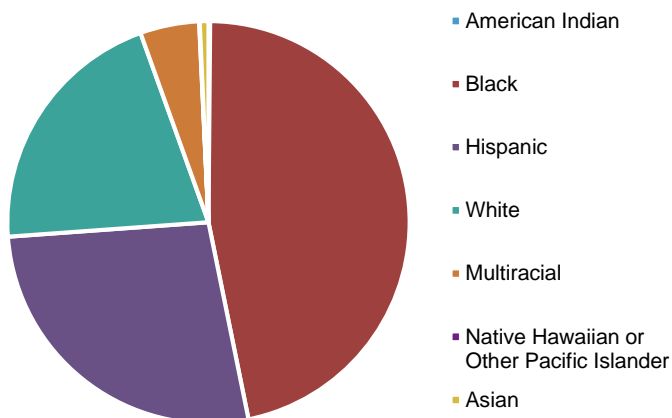

Enrollment - Ethnicity

Enrollment - Free/Reduced Price Meals

Enrollment By Ethnicity

American Indian	41
Black	14489
Hispanic	8395
White	6412
Multiracial	1474
Native Hawaiian or Other Pacific Islander	14
Asian	216