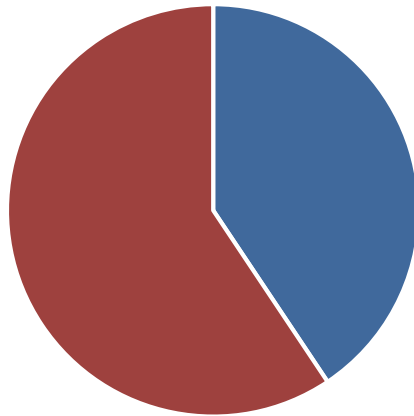

Enrollment - Ethnicity

Enrollment - Free/Reduced Price Meals

Enrollment By Ethnicity

American Indian	43
Black	15076
Hispanic	7655
White	6087
Multiracial	1401
Native Hawaiian or Other Pacific Islander	17
Asian	168

Enrollment By Free/Red Price Meals

Paid meals	8710
Free meals	20938
Reduced price meals	799

ISTEP Grade 3-8: English/Language Arts

■ Pass ■ Did Not Pass

ISTEP Grade 3-8: Math

■ Pass ■ Did Not Pass

Grade	ISTEP ELA Pass	ISTEP ELA Test	ISTEP ELA Pass %
Grade 3	1222	1642	42.7%
Grade 4	1078	1609	40.1%
Grade 5	1035	1501	40.8%
Grade 6	1079	1237	46.6%
Grade 7	648	1012	39.0%
Grade 8	505	1133	30.8%
Total	5567	8134	40.6%