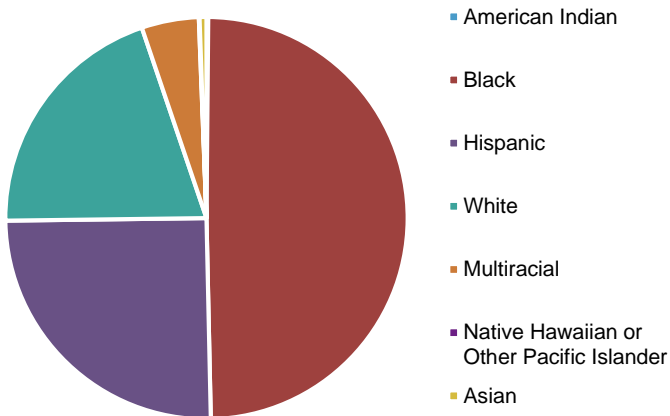

Enrollment - Ethnicity

Enrollment - Free/Reduced Price Meals

Enrollment By Ethnicity

American Indian	43
Black	15076
Hispanic	7655
White	6087
Multiracial	1401
Native Hawaiian or Other Pacific Islander	17
Asian	168