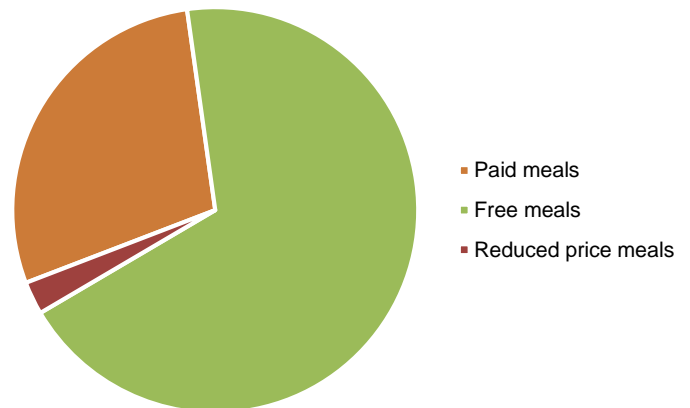

Enrollment - Ethnicity

Enrollment - Free/Reduced Price Meals

Enrollment By Ethnicity

American Indian	43
Black	15076
Hispanic	7655
White	6087
Multiracial	1401
Native Hawaiian or Other Pacific Islander	17
Asian	168