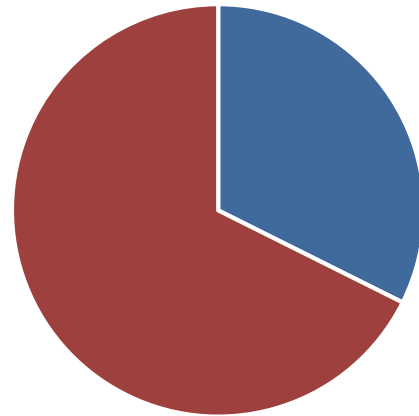

Enrollment - Ethnicity

Enrollment - Free/Reduced Price Meals

Enrollment By Ethnicity

American Indian	43
Black	15076
Hispanic	7655
White	6087
Multiracial	1401
Native Hawaiian or Other Pacific Islander	17
Asian	168

Enrollment By Free/Red Price Meals

Paid meals	8710
Free meals	20938
Reduced price meals	799

ISTEP Grade 3-8: English/Language Arts

■ Pass ■ Did Not Pass

ISTEP Grade 3-8: Math

■ Pass ■ Did Not Pass

Grade	ISTEP ELA Pass	ISTEP ELA Test	ISTEP ELA Pass %
Grade 3	1222	1642	42.7%
Grade 4	1078	1609	40.1%
Grade 5	1035	1501	40.8%
Grade 6	1079	1237	46.6%
Grade 7	648	1012	39.0%
Grade 8	505	1133	30.8%
Total	5567	8134	40.6%